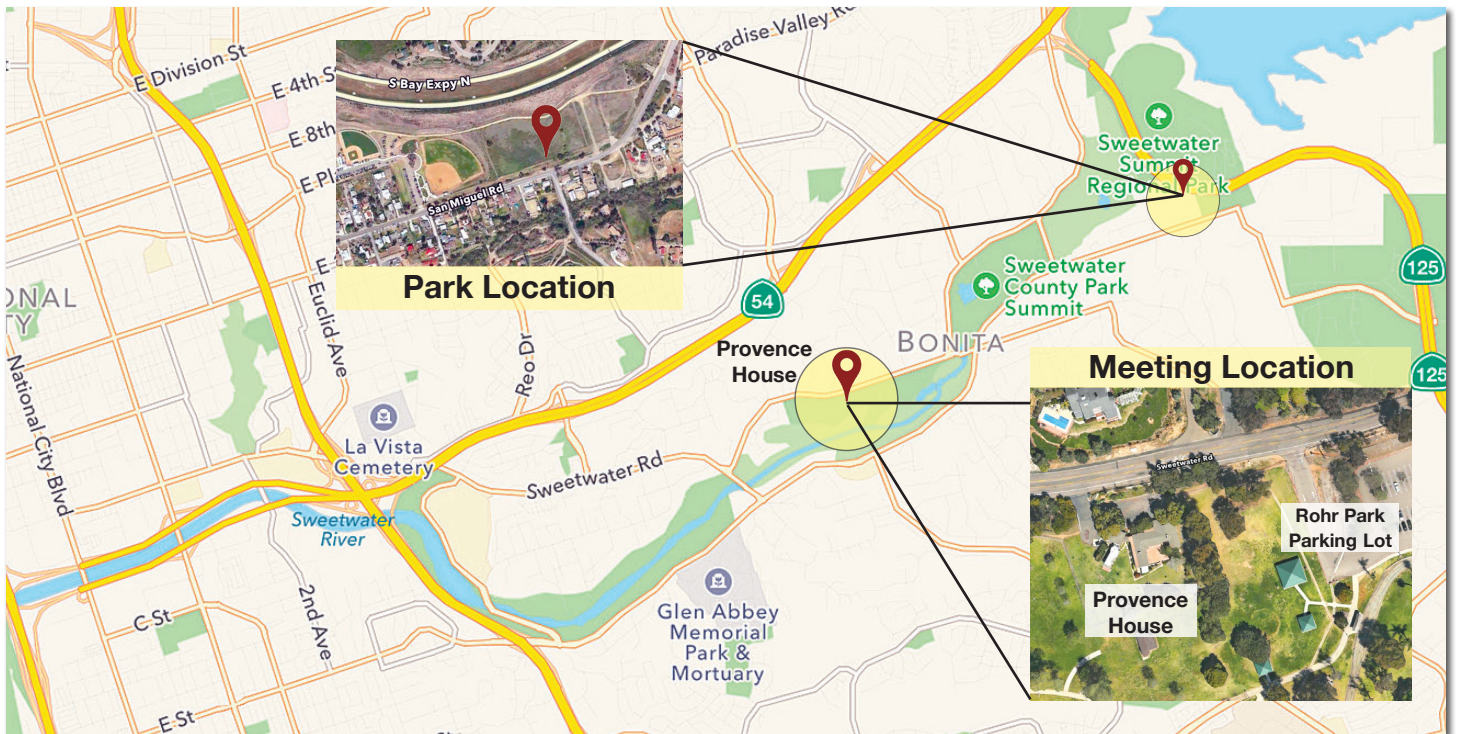

UPDATE: NEW MEETING LOCATION

PUBLIC MEETING

Sweetwater Bike Park • Bike Skills Course

7 p.m. • Tuesday, Aug. 1

Provence House

4370 Sweetwater Road, Bonita, CA 91902

The County of San Diego Department of Parks and Recreation will have approximately 10 minutes on the Sweetwater Community Planning Group Agenda to discuss and solicit input on a new bike skills course at the Sweetwater Regional Park. The Sweetwater Community Planning Group will review the project and take public comment. This event is being hosted by the Sweetwater Community Planning Group.

There is very limited parking at Provence House. Attendees may park at Rohr Park and walk to the meeting. Please be aware that the gates to the Rohr Park parking area will be locked at 10 p.m.

For more information: